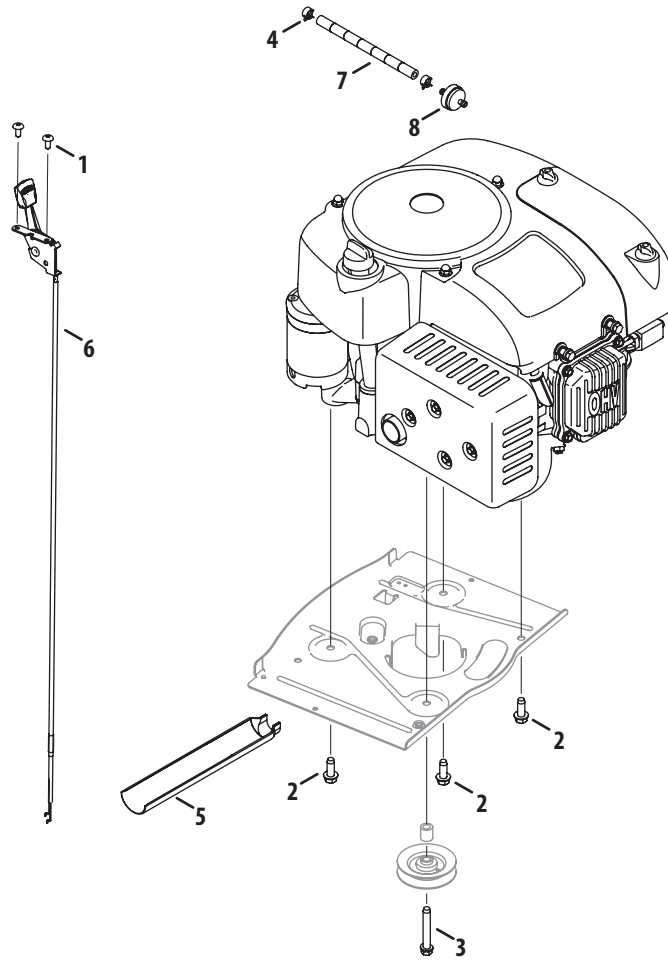

Engine Accessories MTD P90

Ref. No.	Part No.	Description
1	710-04483	Tap Screw, 1/4-20, 0.500
2	710-04683	Tap Screw, 3/8-16, 1.000
3	710-05446	Tap Screw, 3/8-16, 2.250
4	726-0205	Hose Clamp, .490 DIA.
5	731-1682A	Oil Drain Sleeve
6	946-04829	Throttle/Choke Cable 31 Lg.
7	751-10349	Low Permeation Fuel Line, 1/4
8	BS-298090S	Fuel Filter, 1/4", 298090

NOTE, Tractor features vary by model. NOT all parts listed and pictured above are standard equipment.